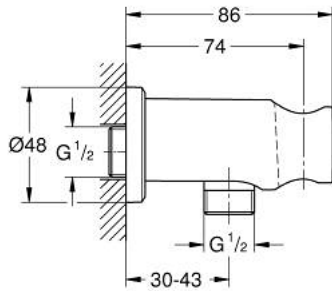

26 658 000 **RAINSHOWER SHOWER OUTLET ELBOW 1/2" WITH HOLDER**

**PRODUCT DESCRIPTION**

- Colour: chrome
- with round escutcheon
- Ø 48 mm
- male connection thread 1/2"
- metal body
- protected against backflow
- GROHE LongLife finish

26 658 000 **RAINSHOWER SHOWER OUTLET ELBOW 1/2" WITH HOLDER**

**SPARE PARTS**, August 2018 – now

1: Non-return valve (Spare part-nr. 08565000)